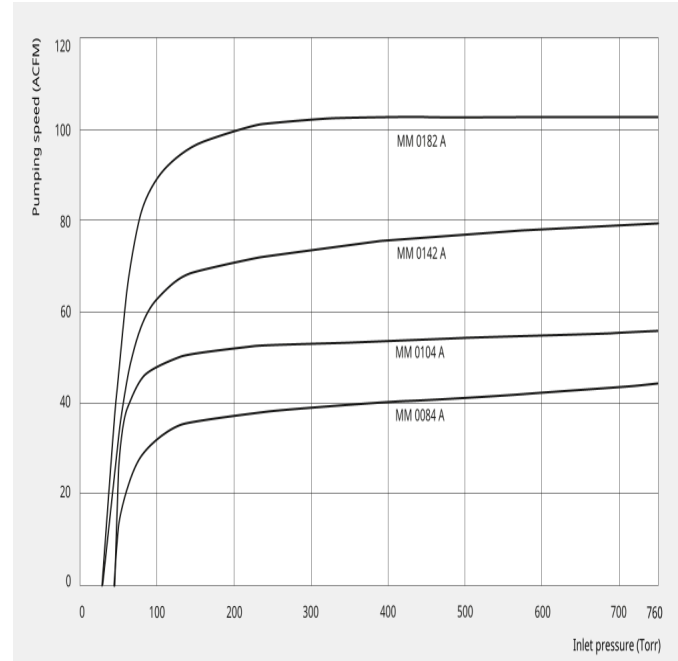

Dimensional drawing

Pumping speed

Air at 20 °C. Tolerance: ± 10%

The following technical values refer to ISO 50 Hz

	MINK MM 0084 A	MINK MM 0104 A	MINK MM 0142 A	MINK MM 0182 A
Nominal pumping speed	62 m ³ /h	80 m ³ /h	110 m ³ /h	140 m ³ /h
Ultimate pressure	60 hPa (mbar)	60 hPa (mbar)	40 hPa (mbar)	40 hPa (mbar)
Nominal motor rating	1.5 kW	2.2 kW	3.0 kW	3.5 kW
Nominal motor speed	1500 min ⁻¹	1500 min ⁻¹	3000 min ⁻¹	3000 min ⁻¹
Noise level (ISO 2151)	66 dB(A)	66 dB(A)	75 dB(A)	75 dB(A)
Oil capacity	1.0 l	1.0 l	1.0 l	1.0 l
Weight approx.	155 kg	155 kg	150 kg	160 kg
Dimensions (L x W x H)	993 x 416 x 410 mm	977 x 416 x 410 mm	971 x 416 x 410 mm	997 x 416 x 410 mm
Gas inlet	G 1¼"	G 1¼"	G 1¼"	G 1¼"

MINK MM 0084–0182 A

Dry claw vacuum pumps

	MINK MM 0084 A	MINK MM 0104 A	MINK MM 0142 A	MINK MM 0182 A
Gas outlet	R 1"	R 1"	R 1"	R 1"

The following technical values refer to ISO 60 Hz

	MINK MM 0084 A	MINK MM 0104 A	MINK MM 0142 A	MINK MM 0182 A
Nominal pumping speed	75 m ³ /h	95 m ³ /h	135 m ³ /h	175 m ³ /h
Ultimate pressure	60 hPa (mbar)	60 hPa (mbar)	40 hPa (mbar)	40 hPa (mbar)
Nominal motor rating	1.7 kW	2.4 kW	3.4 kW	4.8 kW
Nominal motor speed	1800 min ⁻¹	1800 min ⁻¹	3600 min ⁻¹	3600 min ⁻¹
Noise level (ISO 2151)	70 dB(A)	70 dB(A)	79 dB(A)	79 dB(A)
Oil capacity	1.0 l	1.0 l	1.0 l	1.0 l
Weight approx.	155 kg	155 kg	150 kg	160 kg
Dimensions (L x W x H)	993 x 416 x 410 mm	977 x 416 x 410 mm	971 x 416 x 410 mm	997 x 416 x 410 mm
Gas inlet	G 1¼"	G 1¼"	G 1¼"	G 1¼"
Gas outlet	R 1"	R 1"	R 1"	R 1"