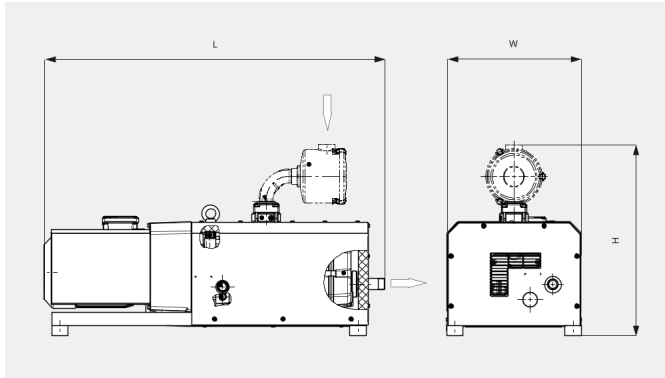

Dimensional drawing

Pumping speed

Air at 20 °C. Tolerance: ± 10%

The following technical values refer to ISO 50 Hz

	MINK MM 0084 A	MINK MM 0104 A	MINK MM 0142 A	MINK MM 0182 A
Nominal pumping speed	62 m ³ /h	80 m ³ /h	110 m ³ /h	140 m ³ /h
Ultimate pressure	60 hPa (mbar)	60 hPa (mbar)	40 hPa (mbar)	40 hPa (mbar)
Nominal motor rating	1.5 kW	2.2 kW	3.0 kW	3.5 kW
Nominal motor speed	1500 min ⁻¹	1500 min ⁻¹	3000 min ⁻¹	3000 min ⁻¹
Noise level (ISO 2151)	66 dB(A)	66 dB(A)	75 dB(A)	75 dB(A)
Oil capacity	1.0 l	1.0 l	1.0 l	1.0 l
Weight approx.	155 kg	155 kg	150 kg	160 kg
Dimensions (L x W x H)	993 x 416 x 410 mm	977 x 416 x 410 mm	971 x 416 x 410 mm	997 x 416 x 410 mm
Gas inlet	G 1¼"	G 1¼"	G 1¼"	G 1¼"

MINK MM 0084–0182 A

Dry claw vacuum pumps

	MINK MM 0084 A	MINK MM 0104 A	MINK MM 0142 A	MINK MM 0182 A
Gas outlet	R 1"	R 1"	R 1"	R 1"

The following technical values refer to ISO 60 Hz

	MINK MM 0084 A	MINK MM 0104 A	MINK MM 0142 A	MINK MM 0182 A
Nominal pumping speed	75 m ³ /h	95 m ³ /h	135 m ³ /h	175 m ³ /h
Ultimate pressure	60 hPa (mbar)	60 hPa (mbar)	40 hPa (mbar)	40 hPa (mbar)
Nominal motor rating	1.7 kW	2.4 kW	3.4 kW	4.8 kW
Nominal motor speed	1800 min ⁻¹	1800 min ⁻¹	3600 min ⁻¹	3600 min ⁻¹
Noise level (ISO 2151)	70 dB(A)	70 dB(A)	79 dB(A)	79 dB(A)
Oil capacity	1.0 l	1.0 l	1.0 l	1.0 l
Weight approx.	155 kg	155 kg	150 kg	160 kg
Dimensions (L x W x H)	993 x 416 x 410 mm	977 x 416 x 410 mm	971 x 416 x 410 mm	997 x 416 x 410 mm
Gas inlet	G 1¼"	G 1¼"	G 1¼"	G 1¼"
Gas outlet	R 1"	R 1"	R 1"	R 1"