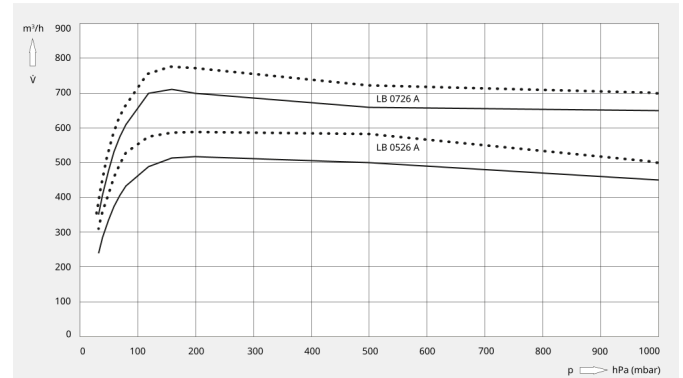

Liquid ring vacuum pumps

VACUUM SOLUTIONS

Dimensional drawing

Pumping speed

Air at 20 °C. Tolerance: ± 10%

The following technical values refer to ISO 50 Hz

	DOLPHIN LB 0526 A	DOLPHIN LB 0726 A
Nominal pumping speed	520 m³/h	720 m³/h
Ultimate pressure	33 hPa (mbar)	33 hPa (mbar)
Max. overpressure	2 bar(g)	2 bar(g)
Nominal motor rating	18.5 kW	22 kW
Nominal motor speed	1150 min ⁻¹	1150 min ⁻¹
Noise level (ISO 2151)	74 dB(A)	74 dB(A)
Weight approx.	264 kg	278 kg
Dimensions (L x W x H)	886 x 400 x 470 mm	1006 x 400 x 470 mm
Gas inlet	DN 80 PN 10	DN 80 PN 10
Gas outlet	DN 80 PN 10	DN 80 PN 10

The following technical values refer to ISO 60 Hz

	DOLPHIN LB 0526 A	DOLPHIN LB 0726 A
Nominal pumping speed	580 m³/h	770 m³/h
Ultimate pressure	33 hPa (mbar)	33 hPa (mbar)
Max. overpressure	2 bar(g)	2 bar(g)
Nominal motor rating	22 – 30 kW	30 – 37 kW