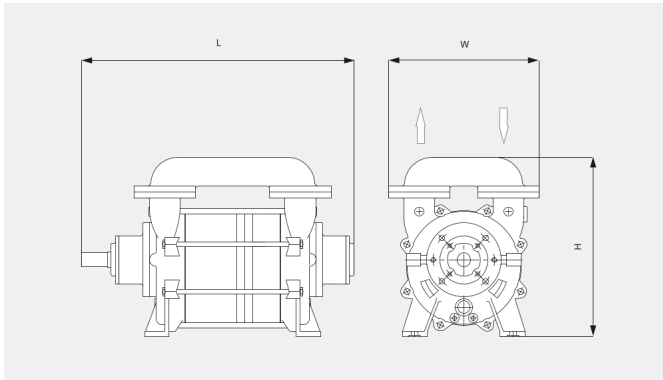

Liquid ring vacuum pumps

VACUUM SOLUTIONS

Dimensional drawing

Pumping speed

Air at 20 °C. Tolerance: ± 10%

The following technical values refer to ISO 50 Hz

	DOLPHIN LB 0526 A	DOLPHIN LB 0726 A
Nominal pumping speed	520 m³/h	720 m³/h
Ultimate pressure	33 hPa (mbar)	33 hPa (mbar)
Max. overpressure	2 bar(g)	2 bar(g)
Nominal motor rating	18.5 kW	22 kW
Nominal motor speed	1150 min ⁻¹	1150 min ⁻¹
Noise level (ISO 2151)	74 dB(A)	74 dB(A)
Weight approx.	264 kg	278 kg
Dimensions (L x W x H)	886 x 400 x 470 mm	1006 x 400 x 470 mm
Gas inlet	DN 80 PN 10	DN 80 PN 10
Gas outlet	DN 80 PN 10	DN 80 PN 10