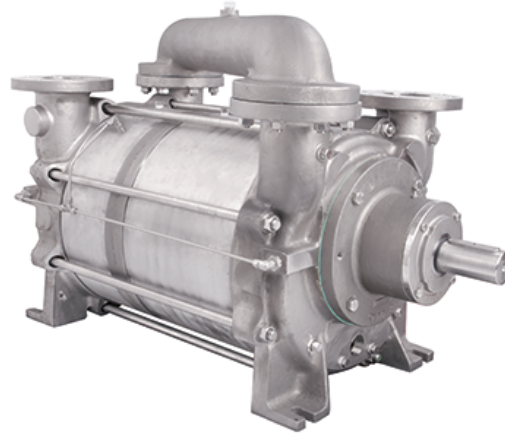

DOLPHIN LB 0526/0726 A

Liquid ring vacuum pumps

Discover all advantages of
the product series DOLPHIN
LB

Robust

Proven technology, durable two-stage construction

Reliable

Extremely high vapor and particle tolerance

Flexible

Wide range of construction materials, including cast iron (EN-GJL-200), many grades of stainless steel and even titanium, ATEX-certified version available (Cat 1(i)/2(o) IIC T5), operating fluids other than water possible, operation as compressor possible

Accessories

- Partial or total recirculation systems
- Liquid separator
- Cavitation protection
- Heat exchanger
- Gas ejector
- Wide selection of motors
- Non-return valves
- Vacuum relief valves

DOLPHIN LB 0526/0726 A

Liquid ring vacuum pumps

VACUUM SOLUTIONS

Dimensional drawing

Pumping speed

Air at 20 °C. Tolerance: ± 10%

The following technical values refer to ISO 50 Hz

	DOLPHIN LB 0526 A	DOLPHIN LB 0726 A
Nominal pumping speed	520 m³/h	720 m³/h
Ultimate pressure	33 hPa (mbar)	33 hPa (mbar)
Max. overpressure	2 bar(g)	2 bar(g)
Nominal motor rating	18.5 kW	22 kW
Nominal motor speed	1150 min ⁻¹	1150 min ⁻¹
Noise level (ISO 2151)	74 dB(A)	74 dB(A)
Weight approx.	264 kg	278 kg
Dimensions (L x W x H)	886 x 400 x 470 mm	1006 x 400 x 470 mm
Gas inlet	DN 80 PN 10	DN 80 PN 10
Gas outlet	DN 80 PN 10	DN 80 PN 10