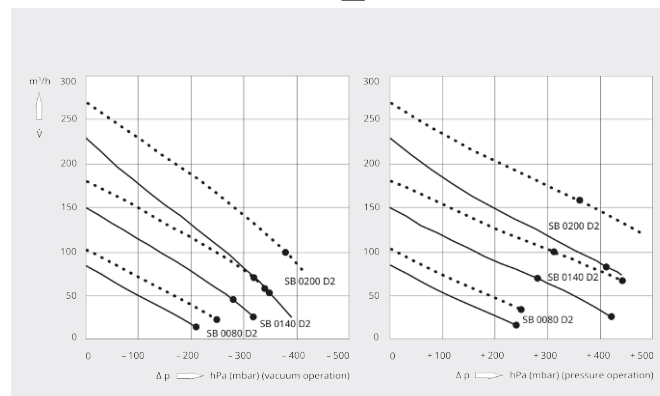

Pumping speed/Volume flow
Air at 20°C. Tolerance: ± 10%

— 50 Hz ..... 60 Hz