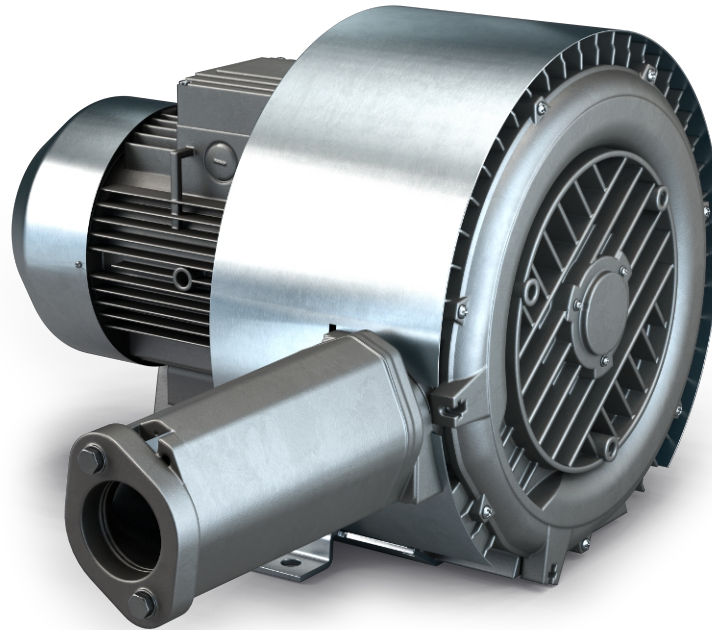

SAMOS SB 0080-0200 D2

Side channel blowers

VACUUM SOLUTIONS

Reliable

Robust construction, effective air cooling, long lifetime, nearly maintenance-free, dry and contact-free operating principle, high differential pressures thanks to two compression stages

Flexible

Vacuum or overpressure operation, horizontal and vertical installation, various design options and ATEX-certified versions available

Quiet

Very low noise level, fully enclosed unit, internal silencers

Accessories

- Vacuum relief valves
- Pressure relief valves
- Additional silencers
- Thermal protection (bimetal switch or PTC-thermistor)

SAMOS SB 0080-0200 D2

Side channel blowers

Dimensional drawing

Pumping speed/Volume flow
Air at 20°C. Tolerance: ± 10%