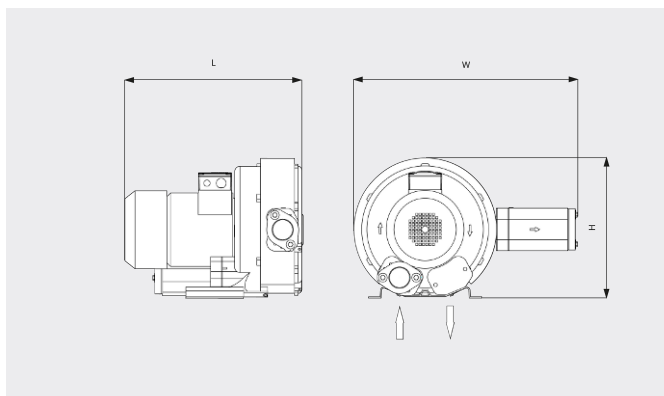

Accessories

- Vacuum relief valves
- Pressure relief valves
- Additional silencers
- Thermal protection (bimetal switch or PTC-thermistor)

SAMOS SB 0080-0200 D2

Side channel blowers

Dimensional drawing

Pumping speed/Volume flow
Air at 20°C. Tolerance: ± 10%