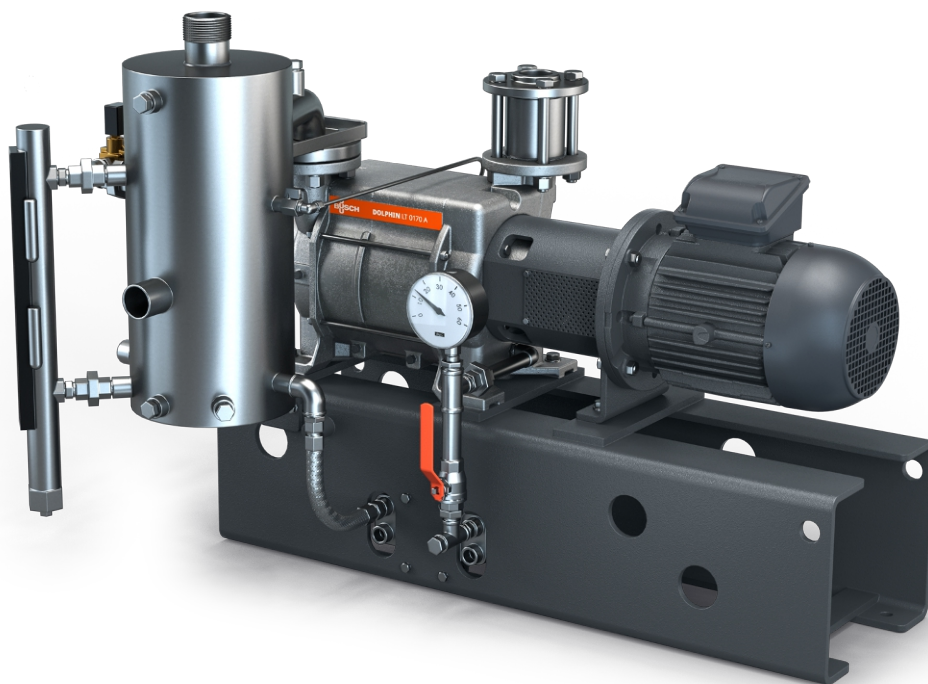

DOLPHIN VL 0130-0320 A Total Recirculation

Liquid ring vacuum pump units

Robust

Proven technology, reliable operation, corrosion-free stainless steel impeller, extremely high vapor and particle tolerance, choice of cast iron (EN-GJL-200) or 316 grade stainless steel material housings, ATEX-certified version available (Cat. 1 (i/o) IIC, T4)

All-in-One

Unit with base frame, operating fluid separator, heat exchanger, control system, including inlet check valve, fresh liquid supply kit, level indicator with switches, temperature and pressure indicators and cavitation protection

Efficient

Full recirculation of operating fluid, low operating fluid consumption, recovery of condensed vapors and process gases, isolation of cooling liquid from operating fluid, operating fluids other than water possible

DOLPHIN VL 0130-0320 A Total Recirculation

Liquid ring vacuum pump units

VACUUM SOLUTIONS

Dimensional drawing

Dimensional drawing

	DOLPHIN VL 0130 A Total Recirculation	DOLPHIN VL 0170 A Total Recirculation	DOLPHIN VL 0220 A Total Recirculation	DOLPHIN VL 0320 A Total Recirculation
Nominal pumping speed	105 / 128 m ³ /h (50 / 60 Hz)	144 / 162 m ³ /h (50 / 60 Hz)	203 / 230 m ³ /h (50 / 60 Hz)	255 / 320 m ³ /h (50 / 60 Hz)
Ultimate pressure	33 hPa (mbar) (50 / 60 Hz)	33 hPa (mbar) (50 / 60 Hz)	33 hPa (mbar) (50 / 60 Hz)	33 hPa (mbar) (50 / 60 Hz)
Nominal motor rating	3.0 / 4.0 kW (50 / 60 Hz)	4.0 / 5.5 kW (50 / 60 Hz)	5.5 / 7.5 kW (50 / 60 Hz)	7.5 / 11.0 kW (50 / 60 Hz)
Weight approx.	237 / 261 kg (Safe / ATEX)	247 / 277 kg (Safe / ATEX)	292 / 296 kg (Safe / ATEX)	409 / 456 kg (Safe / ATEX)
Dimensions (L x W x H)	1133 x 730 x 819 / 1133 x 737 x 960 mm (Safe / ATEX)	1133 x 730 x 819 / 1158 x 737 x 960 mm (Safe / ATEX)	1233 x 730 x 819 / 1303 x 737 x 960 mm (Safe / ATEX)	1390 x 893 x 1129 / 1412 x 946 x 1248 mm (Safe / ATEX)
Gas inlet / outlet	G 1½" / R 2"	G 1½" / R 2"	G 1½" / R 2"	G 2" / R 3"